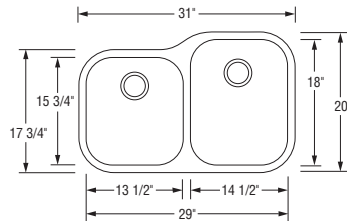

ARTISAN COLLECTION

MANHATTAN SERIES

MH3221-D 9/ 9

Sink Grids :
Left Bowl : BG-17S
Right Bowl : BG-16S