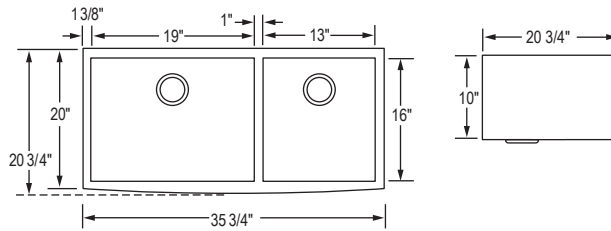

ARTISAN COLLECTION (CONTINUED)

CHEF PRO SERIES

General Information

- Hand-crafted using 16 gauge 304 grade stainless steel
- 10 inch deep
- Zero radius corners
- V-Therm Shield™ protection for superior sound deadening and thermal retention
- Brushed finish to compliment on-trend popular styles
- Deluxe strainer included with all Chef Pro sinks

CPAZ3621-D10/10

Sink Grids :
Left Bowl : BG-1515S
Right Bowl : BG-1512S