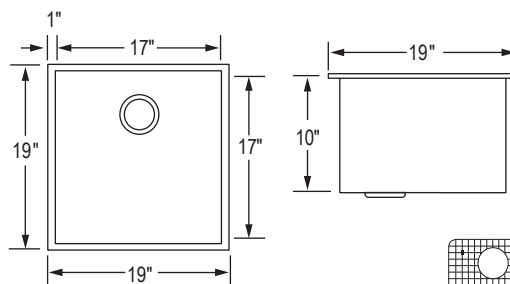

CPUZ1919-D10