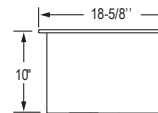

FPUR3319-D10/10

Sink Grids :
Left Bowl : BG-1515S
Right Bowl: BG-1512S

FPUR3219-D10/10

Sink Grids
(left & right) :
BG-1613S

FPUR3219-D10

Sink Grids :
BG-2916S

ARTISAN COLLECTION (CONTINUED)
FRIGIDAIRE

P R O F E S S I O N A L