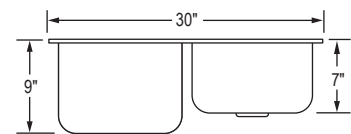

AR3218-D9/7

Sink Grids
(left & right) :
BG-16S