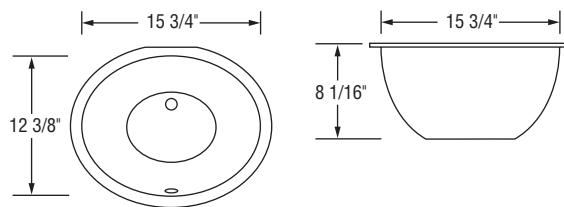

VCU 1512WH WHITE