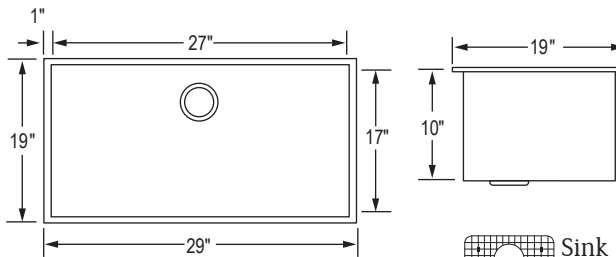

CPUZ2919-D10