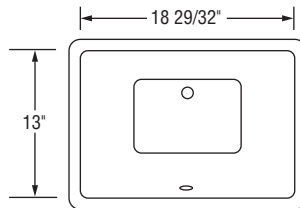

VCU 1913WH WHITE