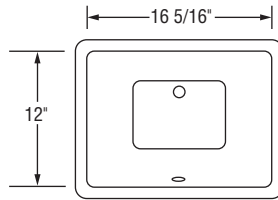

ARTISAN COLLECTION THE VANITY SINK (CONTINUED)

VCU 1612WH WHITE