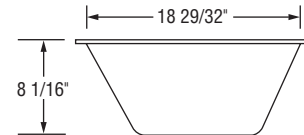

VCU 1913WH WHITE