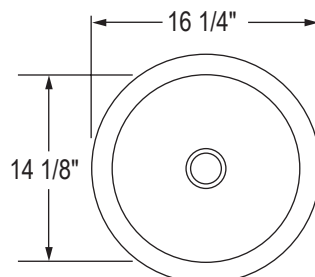

ARTISAN COLLECTION PREMIUM SERIES (CONTINUED)

AR016-D8