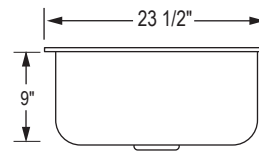

ARTISAN COLLECTION PREMIUM SERIES (CONTINUED)

AR2321-D9