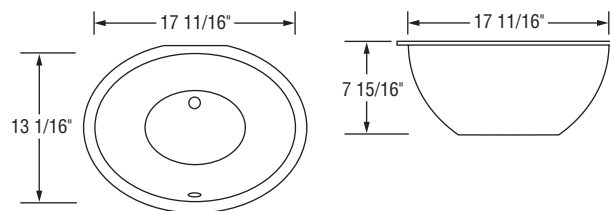

VCU 1713WH WHITE