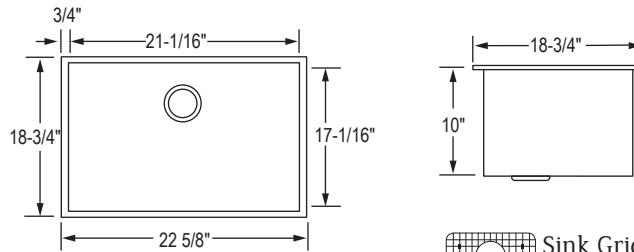

FPUR2319-D10