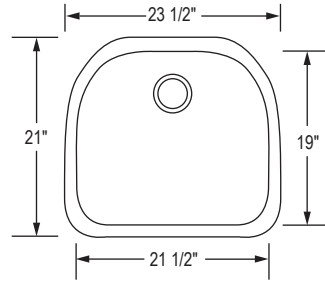

ARTISAN COLLECTION MANHATTAN SERIES (CONTINUED)

MH2321-D9