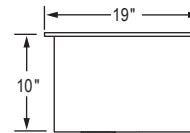

FPUR3319-D10/10

Sink Grids :
Left Bowl : BG-1515S
Right Bowl: BG-1512S

FPUR3219-D10/10

Sink Grids
(left & right) :
BG-1613S

FPUR3219-D10

Sink Grids :
BG-2916S

ARTISAN COLLECTION (CONTINUED)
FRIGIDAIRE

P R O F E S S I O N A L