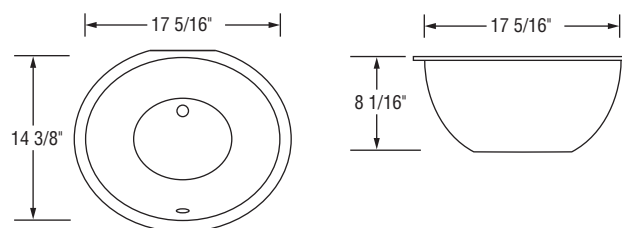

VCU 1714WH WHITE