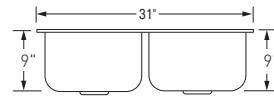

ARTISAN COLLECTION

MANHATTAN SERIES

MH3221-D 9/ 9

Sink Grids :
Left Bowl : BG-17S
Right Bowl : BG-16S