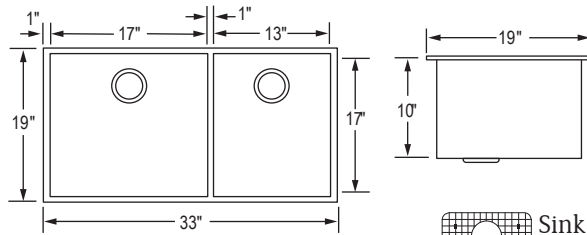

ARTISAN COLLECTION CHEF PRO SERIES (CONTINUED)

CPUZ3219-D10/10