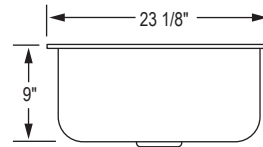

ARTISAN COLLECTION MANHATTAN SERIES (CONTINUED)

MH2321-D9

MH2318-D9