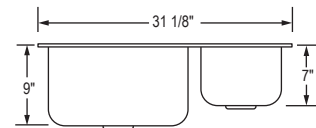

Sink Grids :
Left Bowl : BG-20S
Right Bowl : BG-19S