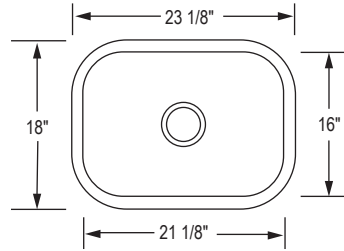

ARTISAN COLLECTION MANHATTAN SERIES (CONTINUED)

MH2321-D9

MH2318-D9