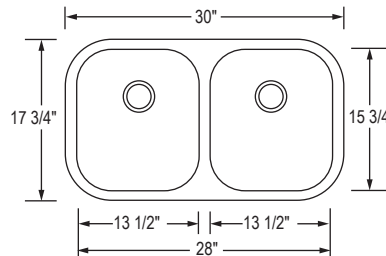

General Information

- Hand-crafted using 304 grade stainless steel
- 10 inch deep
- Available in single and double bowls with layouts and widths adaptable to any space
- Brushed finish to compliment on-trend popular styles
- Meets ASME A112.193-2008 standards
- Standard strainer included. Deluxe strainer in option

PREMIUM SERIES

AR3220-D9/7

Sink Grids :
 Left Bowl : BG-20S
 Right Bowl : BG-19S

AR3221-D9/7

Sink Grids :
 Left Bowl : BG-17S
 Right Bowl : BG-16S

AR3218-D9/7

Sink Grids
 (left & right) :
 BG-16S

ARTISAN COLLECTION PREMIUM SERIES (CONTINUED)