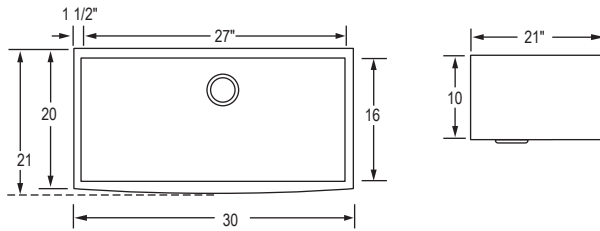

ARTISAN COLLECTION (CONTINUED)

CHEF PRO SERIES

General Information

- Hand-crafted using 16 gauge 304 grade stainless steel
- 10 inch deep
- Zero radius corners
- V-Therm Shield™ protection for superior sound deadening and thermal retention
- Brushed finish to compliment on-trend popular styles
- Deluxe strainer included with all Chef Pro sinks

CPAZ3021-D10

Sink Grids :
Left Bowl : BG-1515S
Right Bowl : BG-1512S