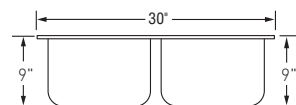

MANHATTAN SERIES

MH3221-D 9/ 9

Sink Grids :
Left Bowl : BG-17S
Right Bowl : BG-16S

MH3220-D 9/7

Sink Grids :
Left Bowl : BG-20S
Right Bowl : BG-19S

MH3218-D 9/ 9

Sink Grids
(left & right) :
BG-16S

ARTISAN COLLECTION MANHATTAN SERIES (CONTINUED)