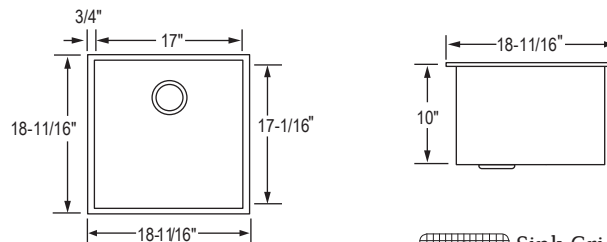

FPUR1919-D10