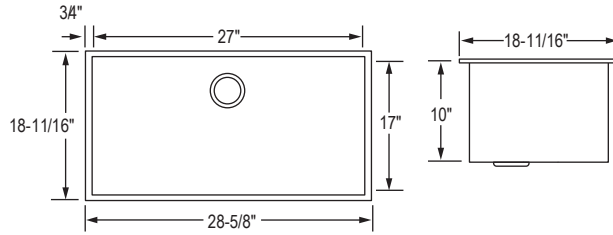

ARTISAN COLLECTION (CONTINUED)
FRIGIDAIRE

P R O F E S S I O N A L

FPUR2919-D10