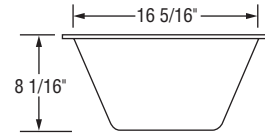

ARTISAN COLLECTION THE VANITY SINK (CONTINUED)

VCU 1612WH WHITE