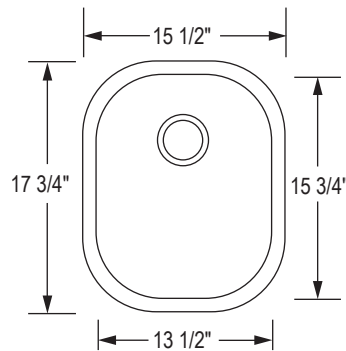

ARTISAN COLLECTION PREMIUM SERIES (CONTINUED)

AR1618-D8