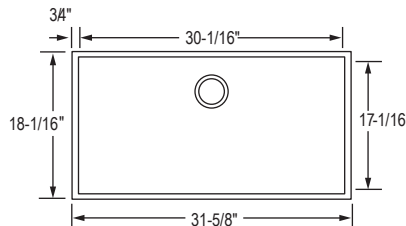

FPUR3319-D10/10

Sink Grids :
Left Bowl : BG-1515S
Right Bowl: BG-1512S

FPUR3219-D10/10

Sink Grids
(left & right) :
BG-1613S

FPUR3219-D10

Sink Grids :
BG-2916S

ARTISAN COLLECTION (CONTINUED)
FRIGIDAIRE

P R O F E S S I O N A L