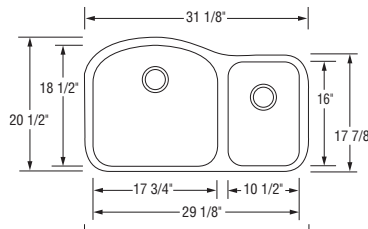

MH3220-D 9/7

Sink Grids :
Left Bowl : BG-20S
Right Bowl : BG-19S