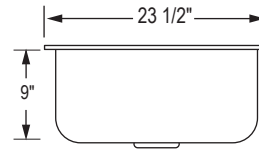

ARTISAN COLLECTION MANHATTAN SERIES (CONTINUED)

MH2321-D9