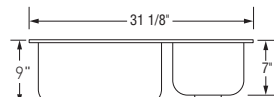

MH3220-D 9/7

Sink Grids :
Left Bowl : BG-20S
Right Bowl : BG-19S