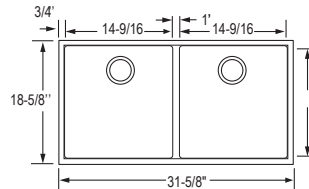

ARTISAN COLLECTION (CONTINUED)

FRIGIDAIRE
PROFESSIONAL

General Information

- Hand-crafted using 16 gauge 304 grade stainless steel
- 10 inch deep
- 10 mm radius corners
- V-Therm Shield™ protection for superior sound deadening and thermal retention
- Brushed finish to compliment on-trend popular styles
- Deluxe strainer included with all FPUR sink models

Sink Grids :
Left Bowl : BG-1515S
Right Bowl: BG-1512S

FPUR3219-D10/10

Sink Grids
(left & right) :
BG-1613S

Sink Grids :
BG-2916S