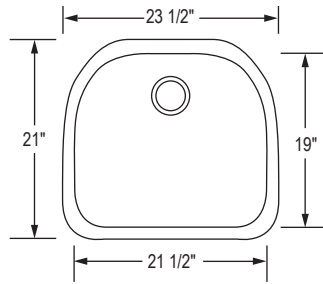

ARTISAN COLLECTION PREMIUM SERIES (CONTINUED)

AR2321-D9