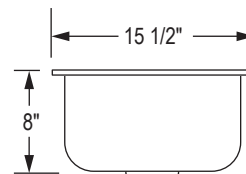

ARTISAN COLLECTION PREMIUM SERIES (CONTINUED)

AR1618-D8