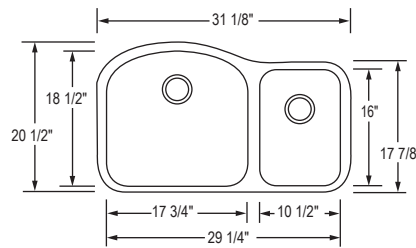

Sink Grids :
Left Bowl : BG-20S
Right Bowl : BG-19S