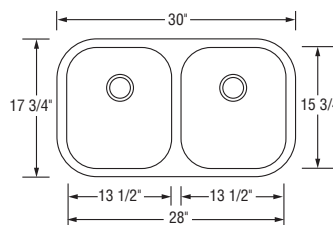

General Information

- Hand-crafted using 304 grade stainless steel
- 10 inch deep
- Available in single and double bowls with layouts and widths adaptable to any space
- Brushed finish to compliment on-trend popular styles
- Meets ASME A112.193-2008 standards
- Standard strainer included. Deluxe strainer in option

MANHATTAN SERIES

MH3221-D 9/ 9

Sink Grids :
Left Bowl : BG-17S
Right Bowl : BG-16S

MH3220-D 9/7

Sink Grids :
Left Bowl : BG-20S
Right Bowl : BG-19S

MH3218-D 9/ 9

Sink Grids
(left & right) :
BG-16S

ARTISAN COLLECTION MANHATTAN SERIES (CONTINUED)

12 1/2 in. x 14 1/2 in.

Compatible with :
AR3221-D9/7
AR3218-D9/7
AR1618-D8
MH3218-D8/8
MH3221-D8/8
MH1618-D8

BG-17S

12 1/2 in. x 16 1/2 in.

Compatible with :
AR3221-D9/7
MH3221-D8/8

BG-18S

19 in. x 14 in.

Compatible with :
AR2318-D10
MH2318-D8