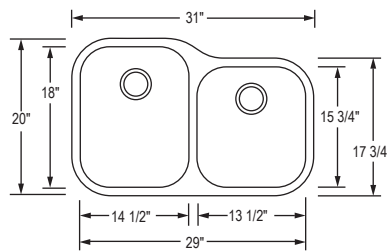

AR3221-D9/7

Sink Grids :
Left Bowl : BG-17S
Right Bowl : BG-16S