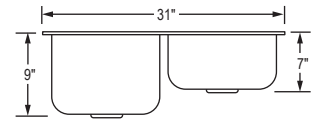

AR3221-D9/7

Sink Grids :
Left Bowl : BG-17S
Right Bowl : BG-16S