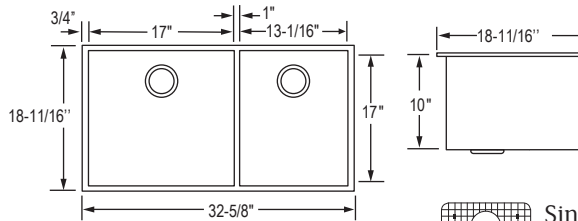

General Information

- Hand-crafted using 16 gauge 304 grade stainless steel
- 10 inch deep
- 10 mm radius corners
- V-Therm Shield™ protection for superior sound deadening and thermal retention
- Brushed finish to compliment on-trend popular styles
- Deluxe strainer included with all FPUR sink models

FPUR3319-D10/10

Sink Grids :
Left Bowl : BG-1515S
Right Bowl: BG-1512S