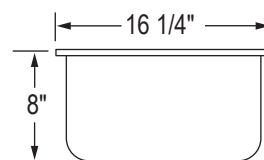

ARTISAN COLLECTION PREMIUM SERIES (CONTINUED)

AR016-D8