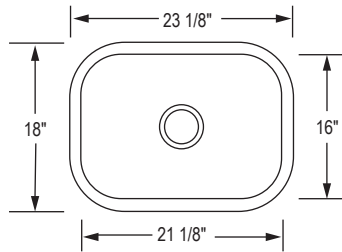

ARTISAN COLLECTION PREMIUM SERIES (CONTINUED)

AR2318-D9