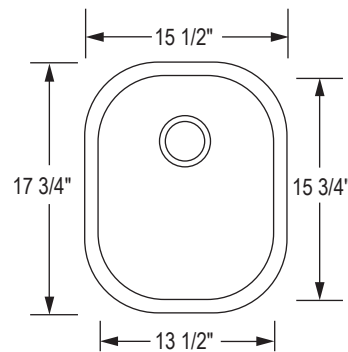

ARTISAN COLLECTION MANHATTAN SERIES (CONTINUED)

MH2321-D9

MH1618-D9