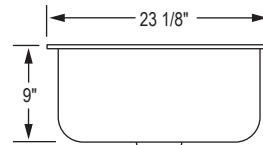

ARTISAN COLLECTION PREMIUM SERIES (CONTINUED)

AR2318-D9