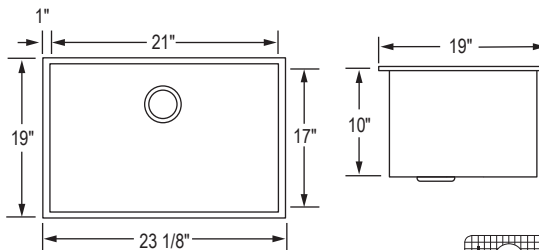

CPUZ2319-D10